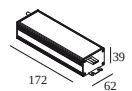

Cutout dimension (mm): 55

**300 89 24 60** LED POWER SUPPLY 24V-DC / 60W

90

Dimtype: non-dimmable

Cutout dimension (mm): 55

**300 89 24 61** LED POWER SUPPLY 24V-DC / 60W DIN

90

Dimtype: non-dimmable