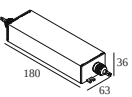

300 89 24 150 LED POWER SUPPLY 24V-DC / 150W

225

Dimtype: non-dimmable

Cutout dimension (mm): 75