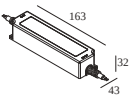

Min current | Max current

**300 89 24 20** LED POWER SUPPLY 24V-DC / 20W

30

Dimtype: non-dimmable

Cutout dimension (mm): 60

**300 89 24 40** LED POWER SUPPLY 24V-DC / 40W

60

Dimtype: non-dimmable

Cutout dimension (mm): 55

**300 89 24 60** LED POWER SUPPLY 24V-DC / 60W

90

Dimtype: non-dimmable

Cutout dimension (mm): 55

**300 89 24 61** LED POWER SUPPLY 24V-DC / 60W DIN

90

Dimtype: non-dimmable