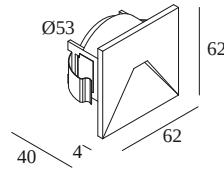

LOGIC MINI W S

304 31 12 W

AVAILABLE IN

ALU GREY 304 31 12 A

BLACK 304 31 12 B

FLEMISH BRONZE OUTDOOR 304 31 12 FBRX

ANTHRACITE 304 31 12 N

WHITE 304 31 12 W

[View on website](#)

General info

LOCATION	indoor-outdoor
INSTALLATION	Wall Recessed
CUTOUT SHAPE/SIZE (MM)	round - 55
RECESSED DEPTH (MM)	50
THICKNESS OF MOUNTING SURFACE (MM)	min.12
INGRESS PROTECTION	IP54
PROTECTION AGAINST MECHANICAL IMPACT	IK03
WEIGHT (KG)	0.2
ADJUSTABILITY	non adjustable
INFORMATION	EXCL.LED POWER SUPPLY 24V-DC

Electrical info

ELECTRICAL	24V-DC
CLASS	III
DIM TYPE	non-dimmable
ENERGY CLASS	G

Lightsource info

LIGHTSOURCE NAME	LED
LIGHTSOURCE	LED 0,6W / 3000K / 40lm
LED TECHNICS (LIGHT SOURCE)	40lm // 0,6W // 67lm/W
LED TECHNICS (LUMINAIRE)	4lm // 0,7W // 5lm/W

Requirements

LED POWER SUPPLY 24V-DC

Options

CONCRETE BOX 188

For detailed installation instructions, please consult the manual : [304_30_12_HAND.pdf](#)