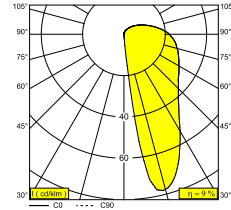

[View on website](#)

General info

LOCATION	indoor-outdoor
INSTALLATION	Wall Recessed
CUTOUT SHAPE/SIZE (MM)	round - 55
RECESSED DEPTH (MM)	50
THICKNESS OF MOUNTING SURFACE (MM)	min.12
INGRESS PROTECTION	IP54
PROTECTION AGAINST MECHANICAL IMPACT	IK03
WEIGHT (KG)	0.2
ADJUSTABILITY	non adjustable
INFORMATION	EXCL.LED POWER SUPPLY 24V-DC

Electrical info

ELECTRICAL	24V-DC
CLASS	III
DIM TYPE	non-dimmable
ENERGY CLASS	G

Lightsource info

LIGHTSOURCE NAME	LED
LIGHTSOURCE	LED 0,6W / 3000K / 40lm
LED TECHNICS (LIGHT SOURCE)	40lm // 0,6W // 67lm/W
LED TECHNICS (LUMINAIRE)	4lm // 0,7W // 5lm/W

Requirements

LED POWER SUPPLY 24V-DC

Options

CONCRETE BOX 188

For detailed installation instructions, please consult the manual : [304_30_12_HAND.pdf](#)