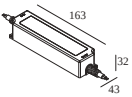

Min current | Max current

**300 89 24 20** LED POWER SUPPLY 24V-DC / 20W

30

Dimtype: non-dimmable

Cutout dimension (mm): 60

**300 89 24 40** LED POWER SUPPLY 24V-DC / 40W

60

Dimtype: non-dimmable